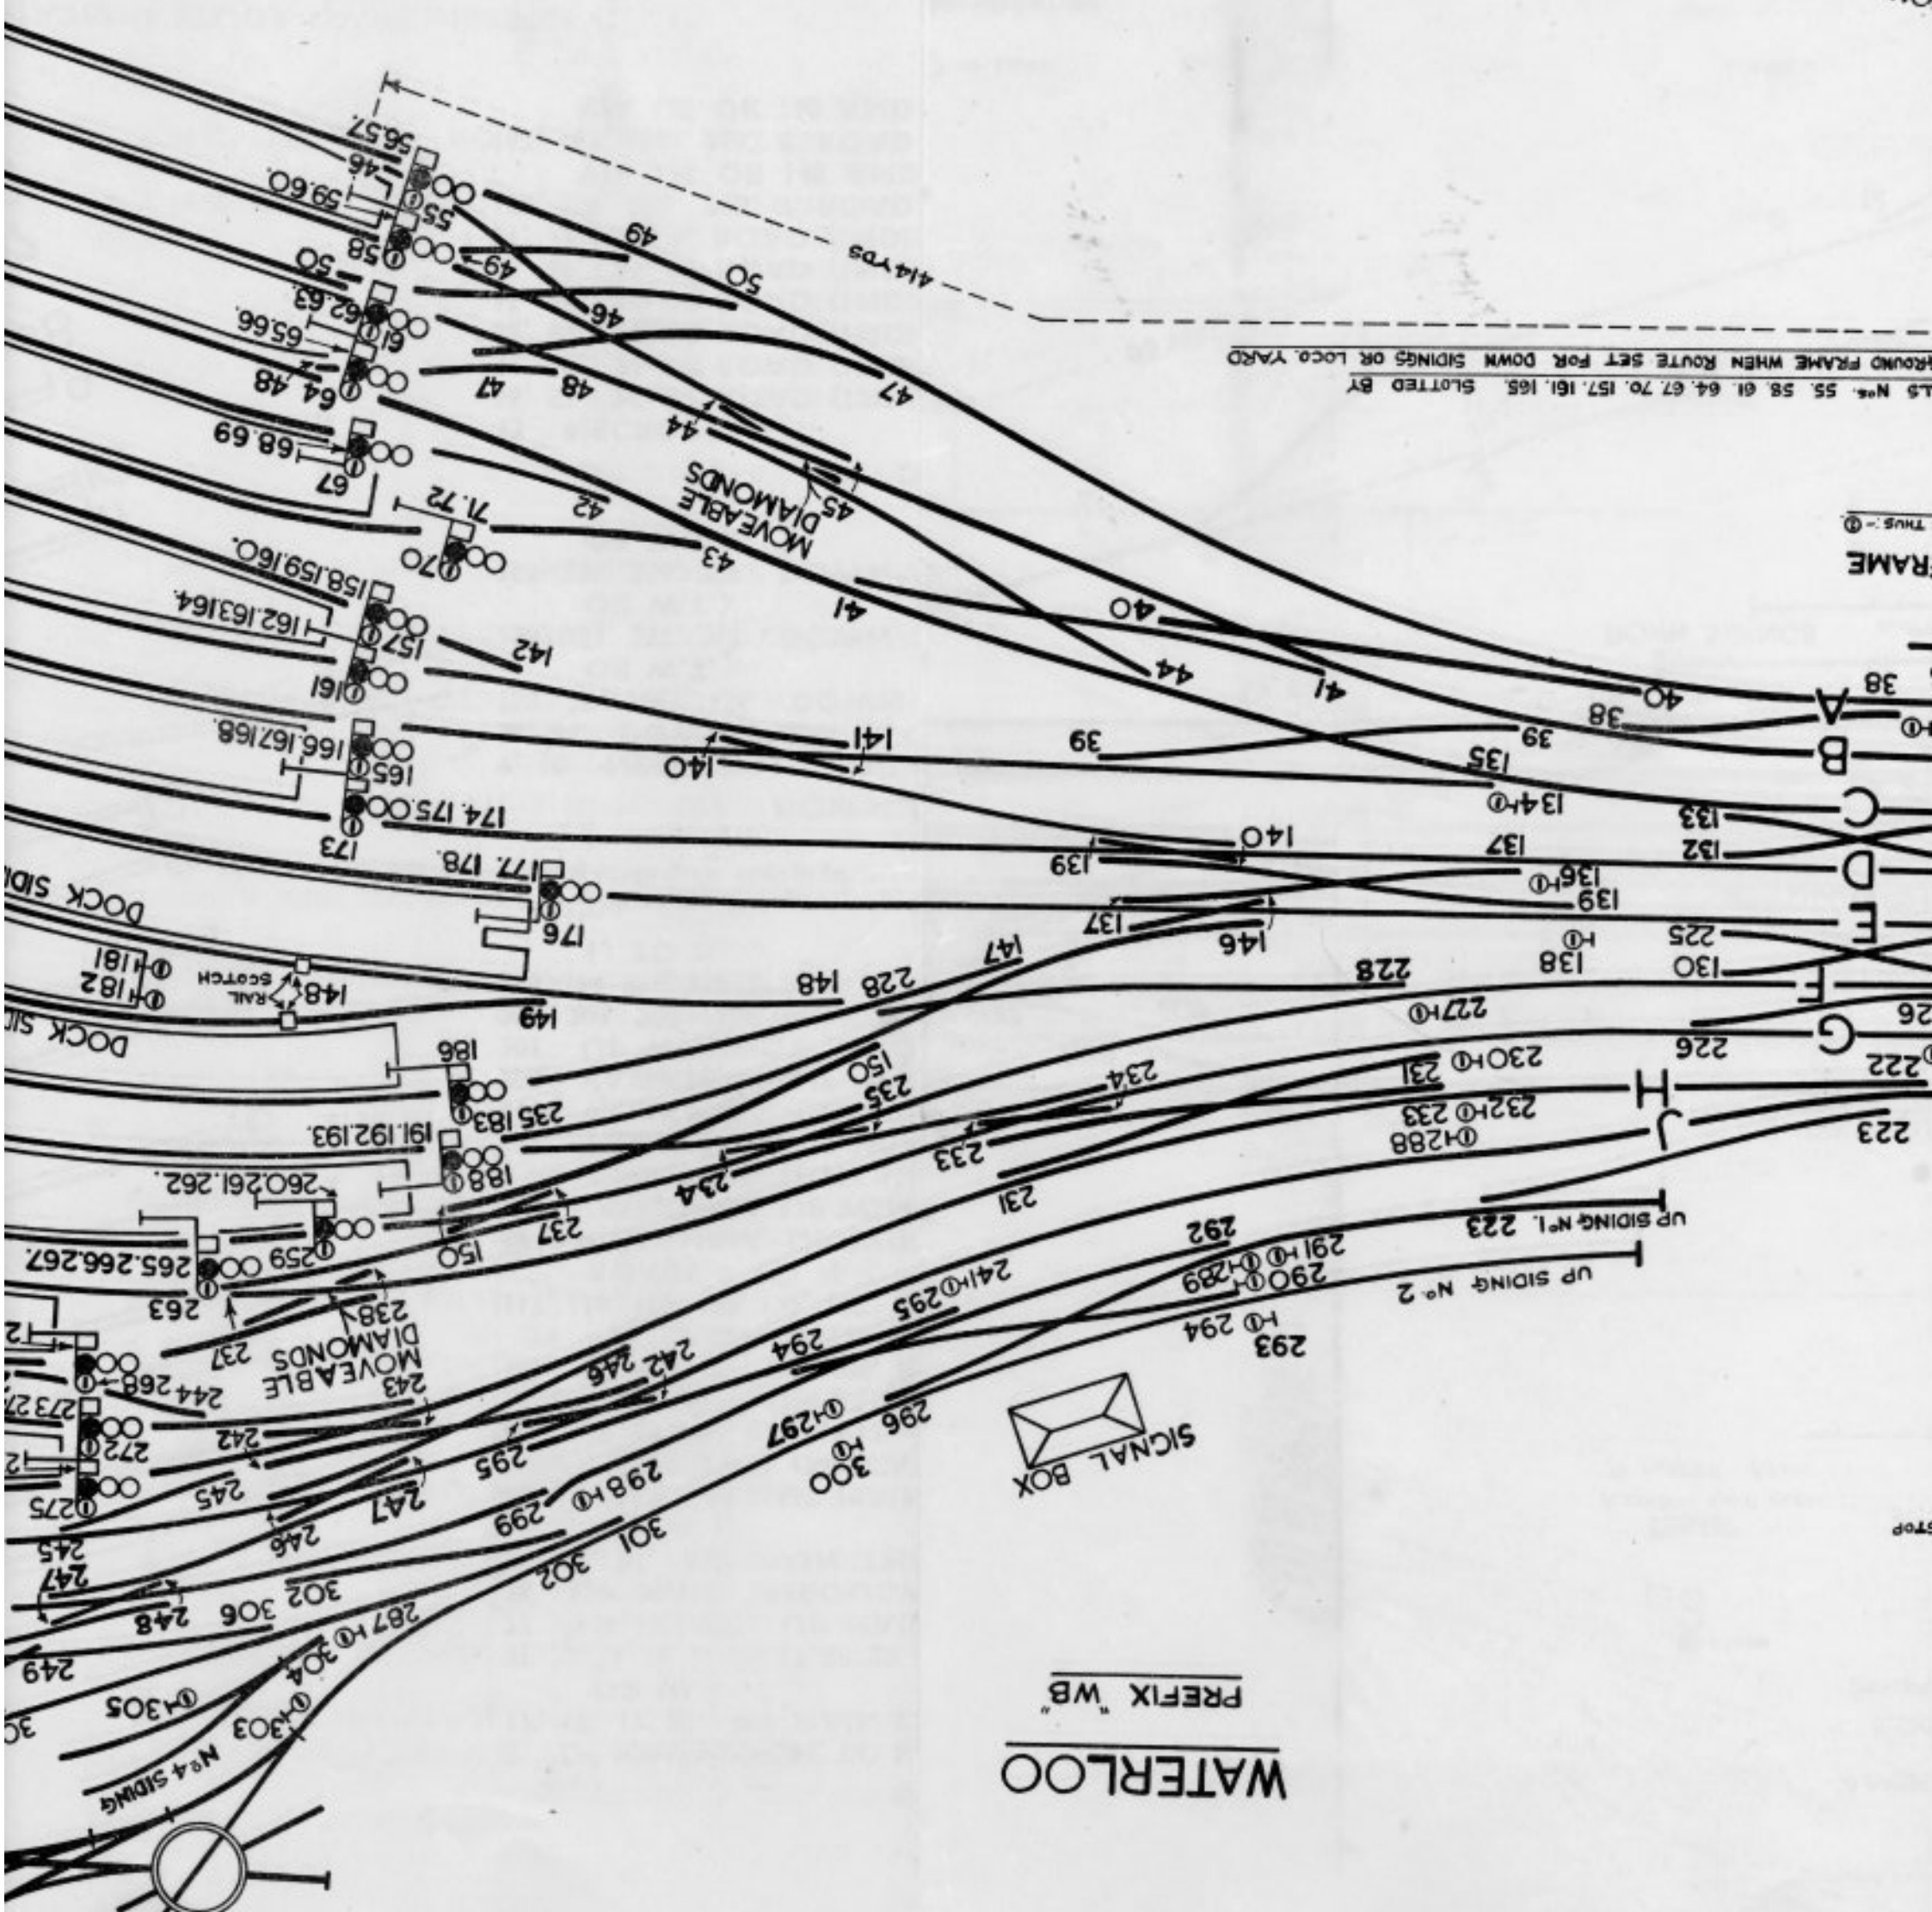

TRAIN-READY-TO-START PLUN
ON OFF INDICATORS FOR ST
WORKING WITH STARTING

LS Nos. 55, 58, 61, 64, 67, 70, 157, 161, 165, SLOTTED BY
ROUND FRAME WHEN ROUTE SET FOR DOWN SIDINGS OR LOCO YARD

FRAME
THUS: (A)

WATERLOO
PREFIX "WB"